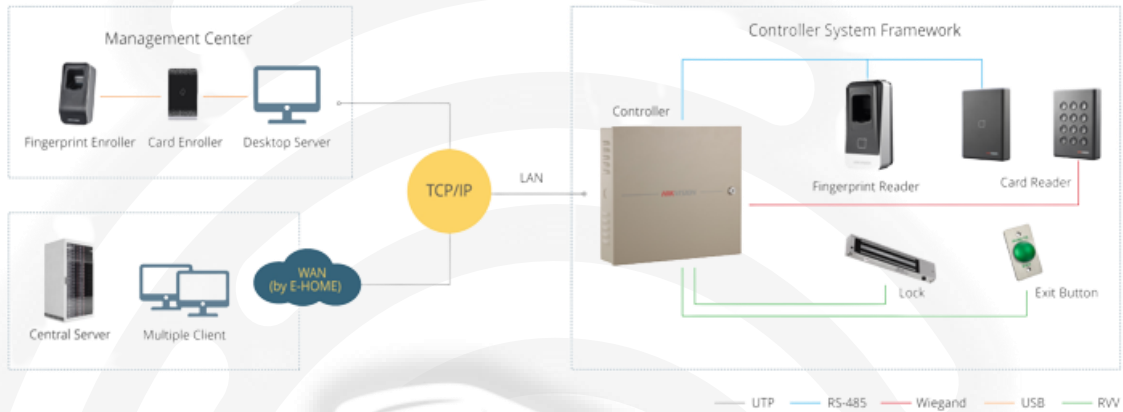

Honeywell

Panasonic

COMPANY PROFILE- BRANDS

Attendance & Access Control System

CCTV Surveillance

Attendance Software & Cloud Solutions

Canteen Management System

Wi-Fi Camera & Wi-Fi Router

Video Door Phone

Boom Barrier & Turnstiles

Website Design & WebApp Development

Other Products & Accessories

Time & Attendance/Access Control System

We Offer Wide Range Bio-Metric/Card-Based Attendance & Access Control Devices Which Is Easy To Use & Maintain.

eSSL X990 ATTENDANCE DEVICE

Fingerprint Capacity: 10,000
 Card Capacity: 10,000
 Transaction Capacity: 1,00,000
 Communication: TCP/IP, USB
 (Optional: WiFi, GPRS, GPRS+GPS)

eSSL uFace301

Face Capacity: 3,000
 ID card Capacity: 10000
 Transaction Capacity: 1,00,000
 Push Data: Yes.
 Communication: TCP/IP, RS232/485, USB Host