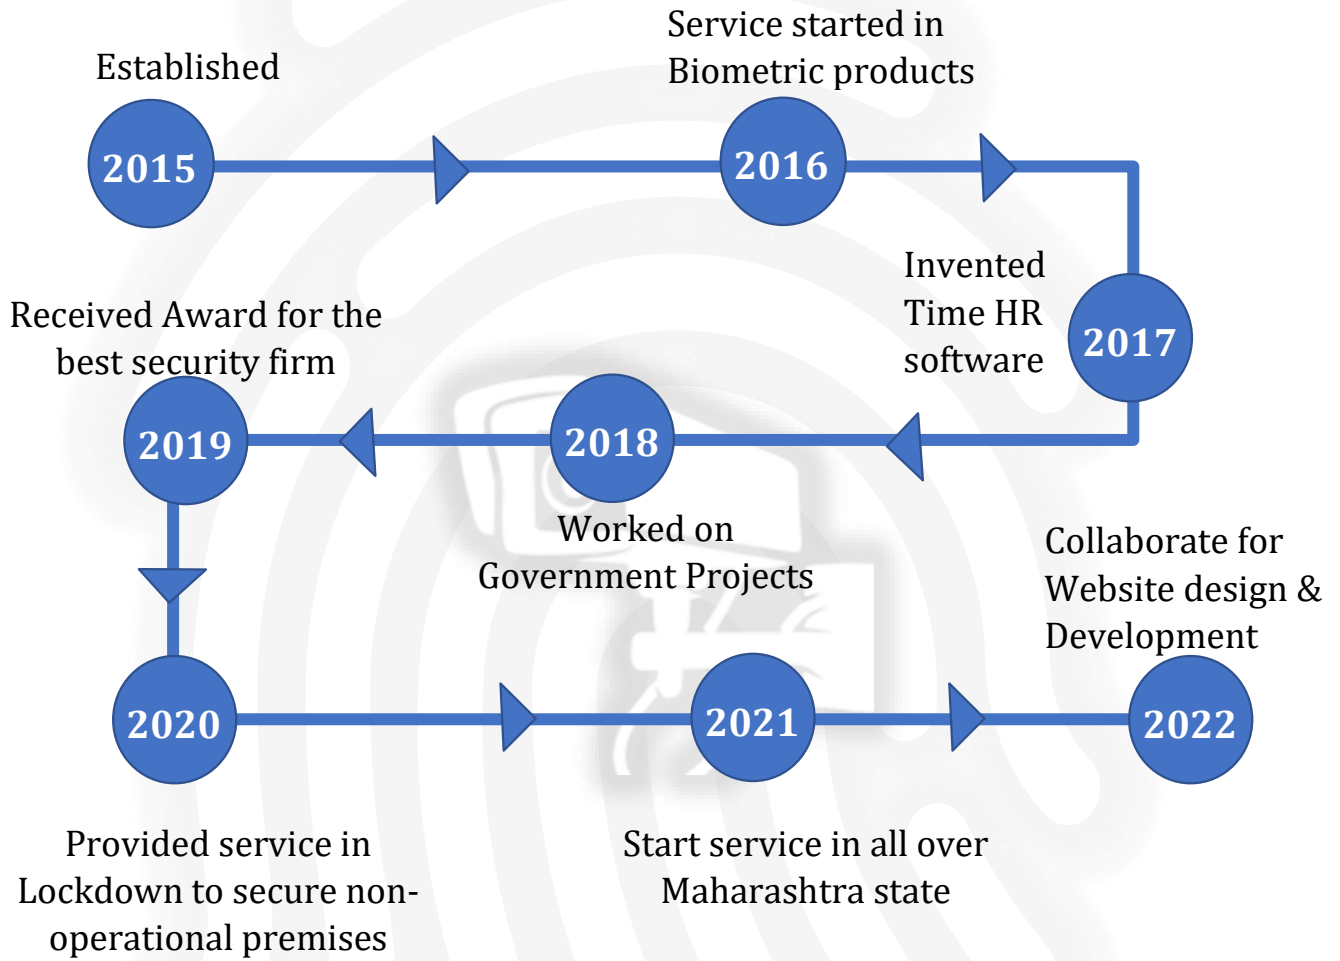

OUR JOURNEY

Mr. Ravindra Rananavare
(Co-Founder)