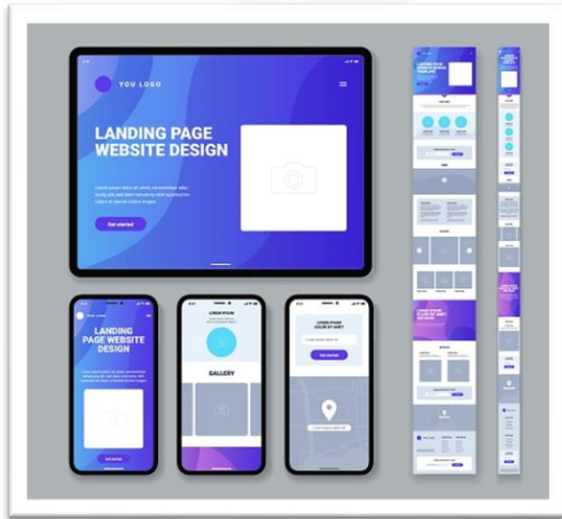

For more product visit <http://www.ivsofttech.in/>

Website Design & WebApp Development

Website Is Digital Face Of Your Business, Makes You Reach World-Wide And Stand Out In Market And To Reach Towards Potential Customer.